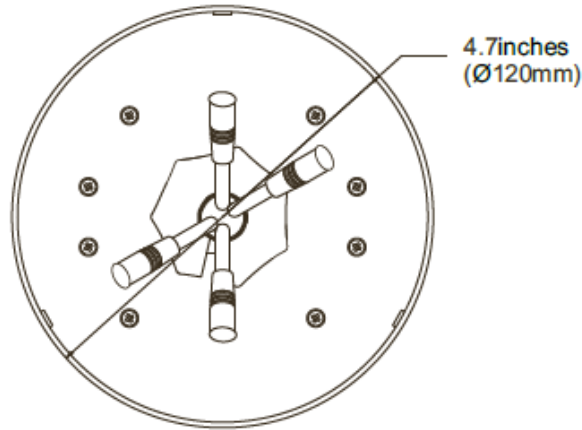

2.4/5 GHZ 3/4 DBI 4 ELEMENT INDOOR/ OUTDOOR OMNI ANTENNA WITH N-STYLE

TITLE: 2.4/5 GHz 3/4 dBi 4 Element Indoor/Outdoor Omni Antenna with N-Style	
PART NUMBER: ATS-OO-245-34-4NP-36	AccelTex Solutions
V1.0	1.888.406.8906
	sales@acceltex.com