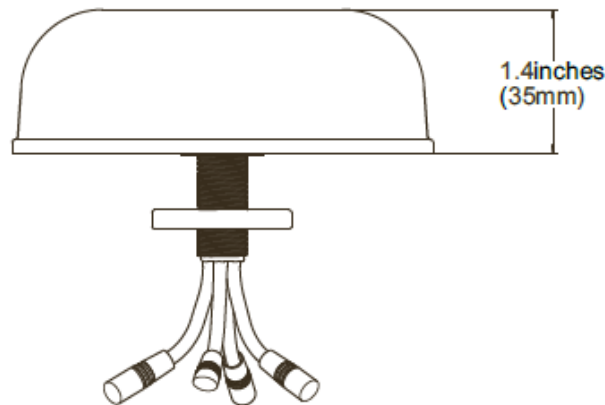

2.4/5 GHZ 3/4 DBI 4 ELEMENT INDOOR/ OUTDOOR OMNI ANTENNA WITH N-STYLE

TITLE: 2.4/5 GHz 3/4 dBi 4 Element Indoor/Outdoor Omni Antenna with N-Style	
PART NUMBER: ATS-OO-245-34-4NP-36	AccelTex Solutions
V1.0	1.888.406.8906
	sales@acceltex.com